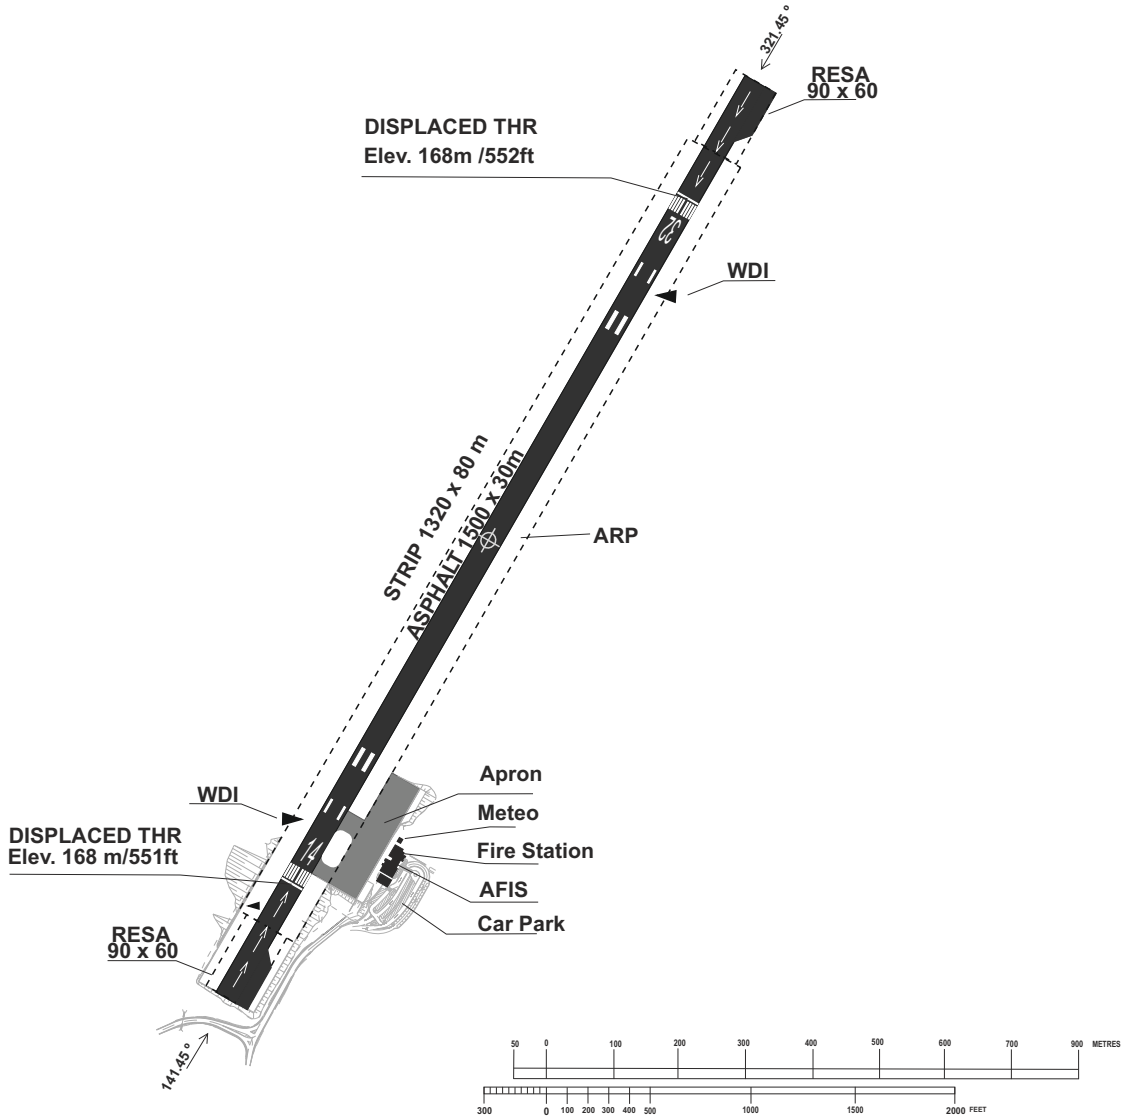

AERODROME CHART

145309N
0242852W AD Elev.169m/556Ft

AFIS 118.6

FOGO ISLAND
SAO FILIPE

ALTITUDES,ELEVATION
AND HEIGHTS IN METRES
BEARINGS ARE MAGNETIC

NEW CHART

RWY	DIRECTION	THR	BEARING STRENGTH	DECLARED DISTANCES				
				RWY	TORA	TODA	ASDA	LDA
14	141.45°	14°53 22.63 N 024°29 07.80W	20 TON SIWL	14	1350	1350	1350	1200
32	321.45°	14°52 57.30 N 024°28 37.27 W	20 TON SIWL	32	1350	1350	1350	1200
HELIPORT				OTHER:				