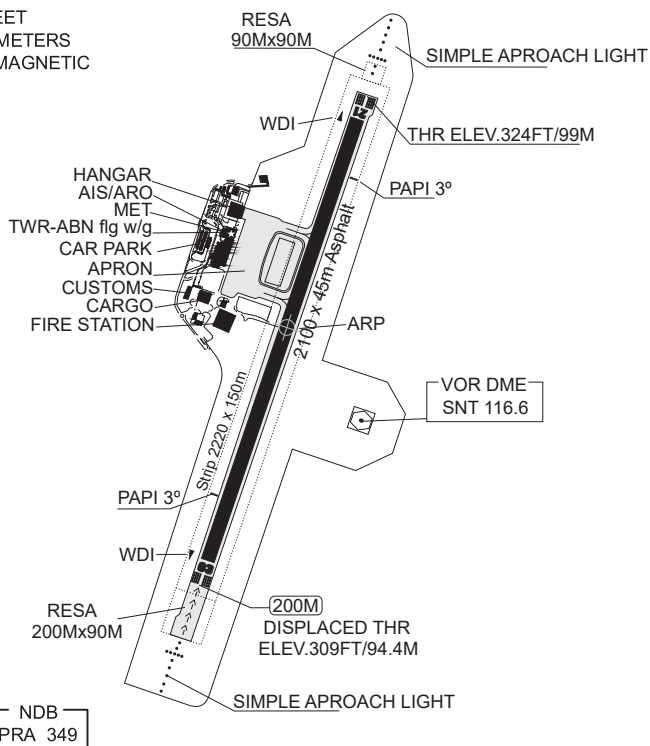

ALTITUDES IN FEET  
DIMENSIONS IN METERS  
BEARINGS ARE MAGNETIC

NDB  
PRA 349

MARKING AIDS RWY 03-21 AND EXIT TWY

LIGHTING AIDS RWY 03-21 AND EXIT TWY

RWY	DIRECTION	THR	BEARING	STRENGTH	LIGHTING				
					RWY	PAPI	APPROACH	THRESHOLD	RUNWAY
03	022°GEO 033°MAG	14 °56' 02.43" N 023°29' 15.56" W	PCN 49/F/B/X/U		03	3°	SIMPLE	RED	WHITE
21	202°GEO 213°MAG	14 °56' 59.75" N 023°28' 51.77" W	PCN 49/F/B/X/U		21	3°	SIMPLE	RED	
HELIPORT					OTHERS : TAXIWAYS				