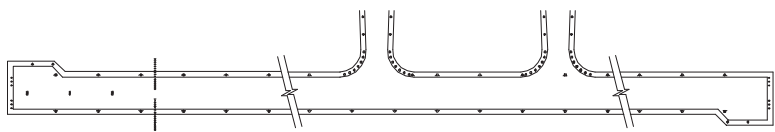

ALTITUDES IN FEET  
DIMENSIONS IN METERS  
BEARINGS ARE MAGNETIC

NDB  
PRA 349

MARKING AIDS RWY 03-21 AND EXIT TWY

LIGHTING AIDS RWY 03-21 AND EXIT TWY

RWY	DIRECTION	THR	BEARING	STRENGTH	LIGHTING				
					RWY	PAPI	APPROACH	THRESHOLD	RUNWAY
03	022°GEO 033°MAG	14 °56' 02.43" N 023°29' 15.56" W	PCN 49/F/B/X/U		03	3°	SIMPLE	RED	WHITE
21	202°GEO 213°MAG	14 °56' 59.75" N 023°28' 51.77" W	PCN 49/F/B/X/U		21	3°	SIMPLE	RED	
HELIPORT					OTHERS : TAXIWAYS				