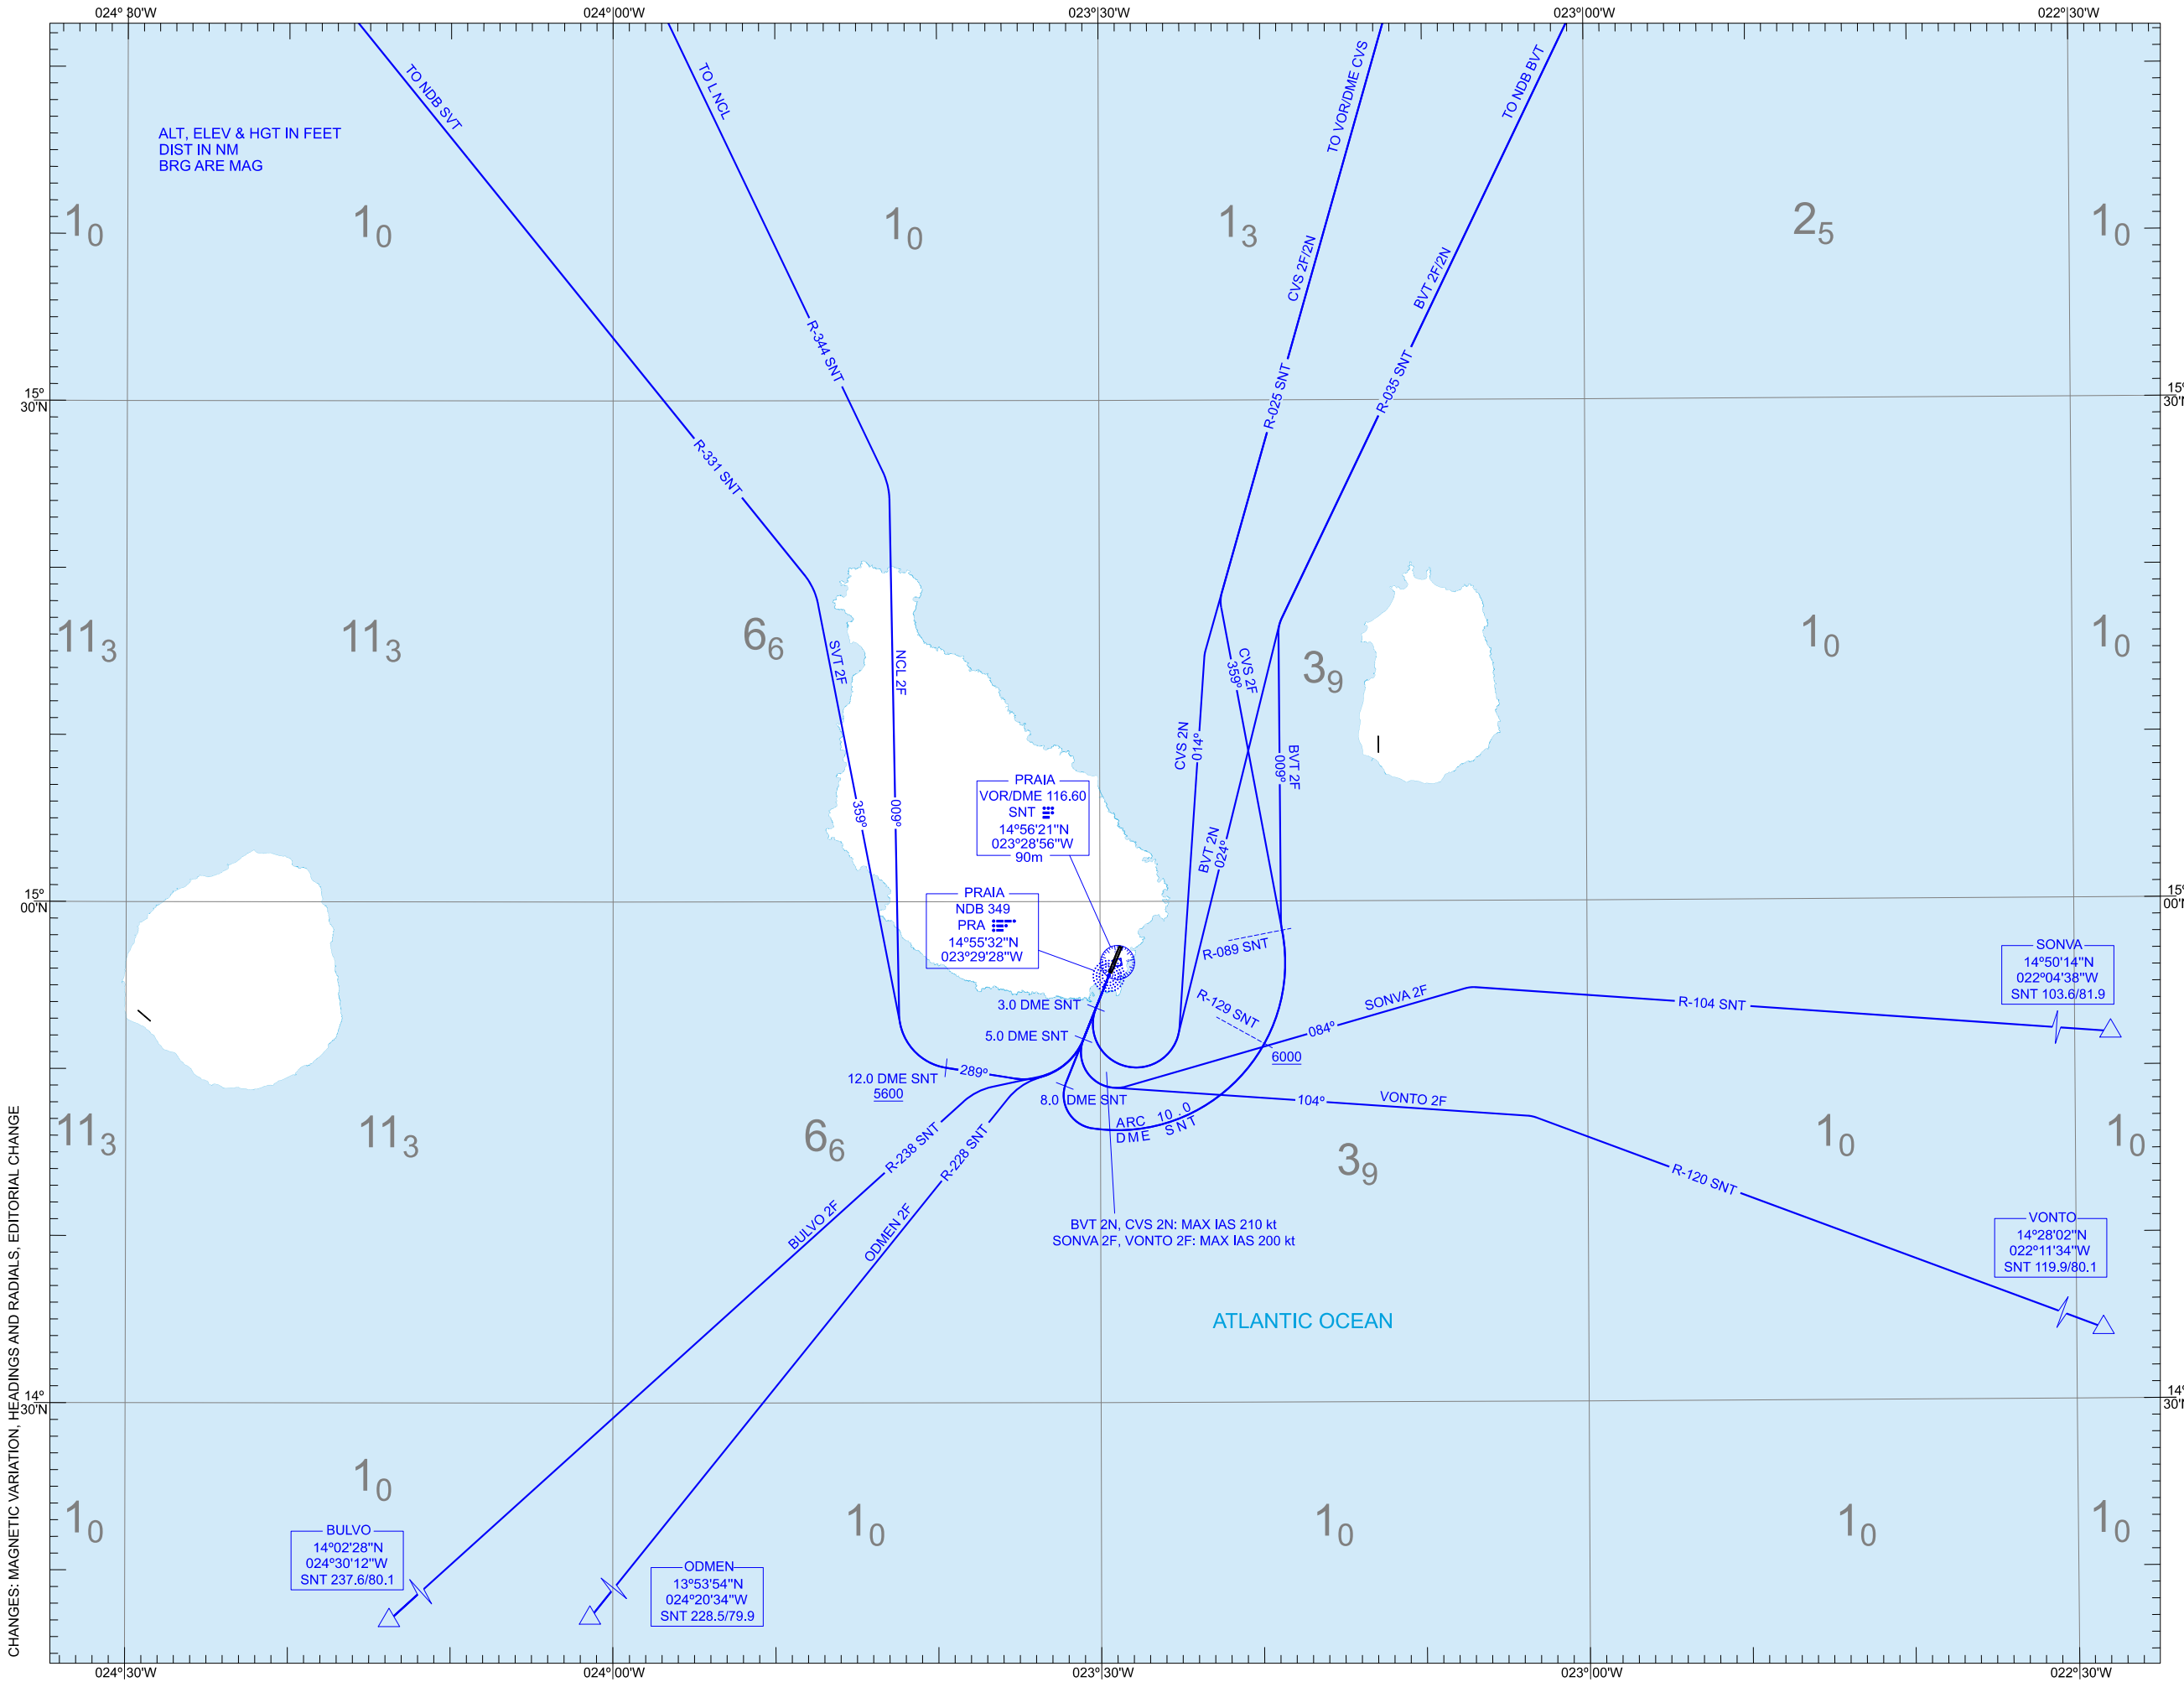

STANDARD DEPARTURE CHART
INSTRUMENT (SID) - ICAO

TA 7000
VAR 10°W (2020)
TWR 118.200

PRAIA / Nelson Mandela
SANTIAGO

ODMEN2F BULVO2F BVT2F BVT2N
CVS2N NCL2F SONVA2F SVT2F
RWY 21
CVS2F
VONTO2F

NOTES, RESTRICTIONS, CLOSE-IN
OBST WHICH PENETRATE THE OIS:
SEE TEXTUAL DESCRIPTION